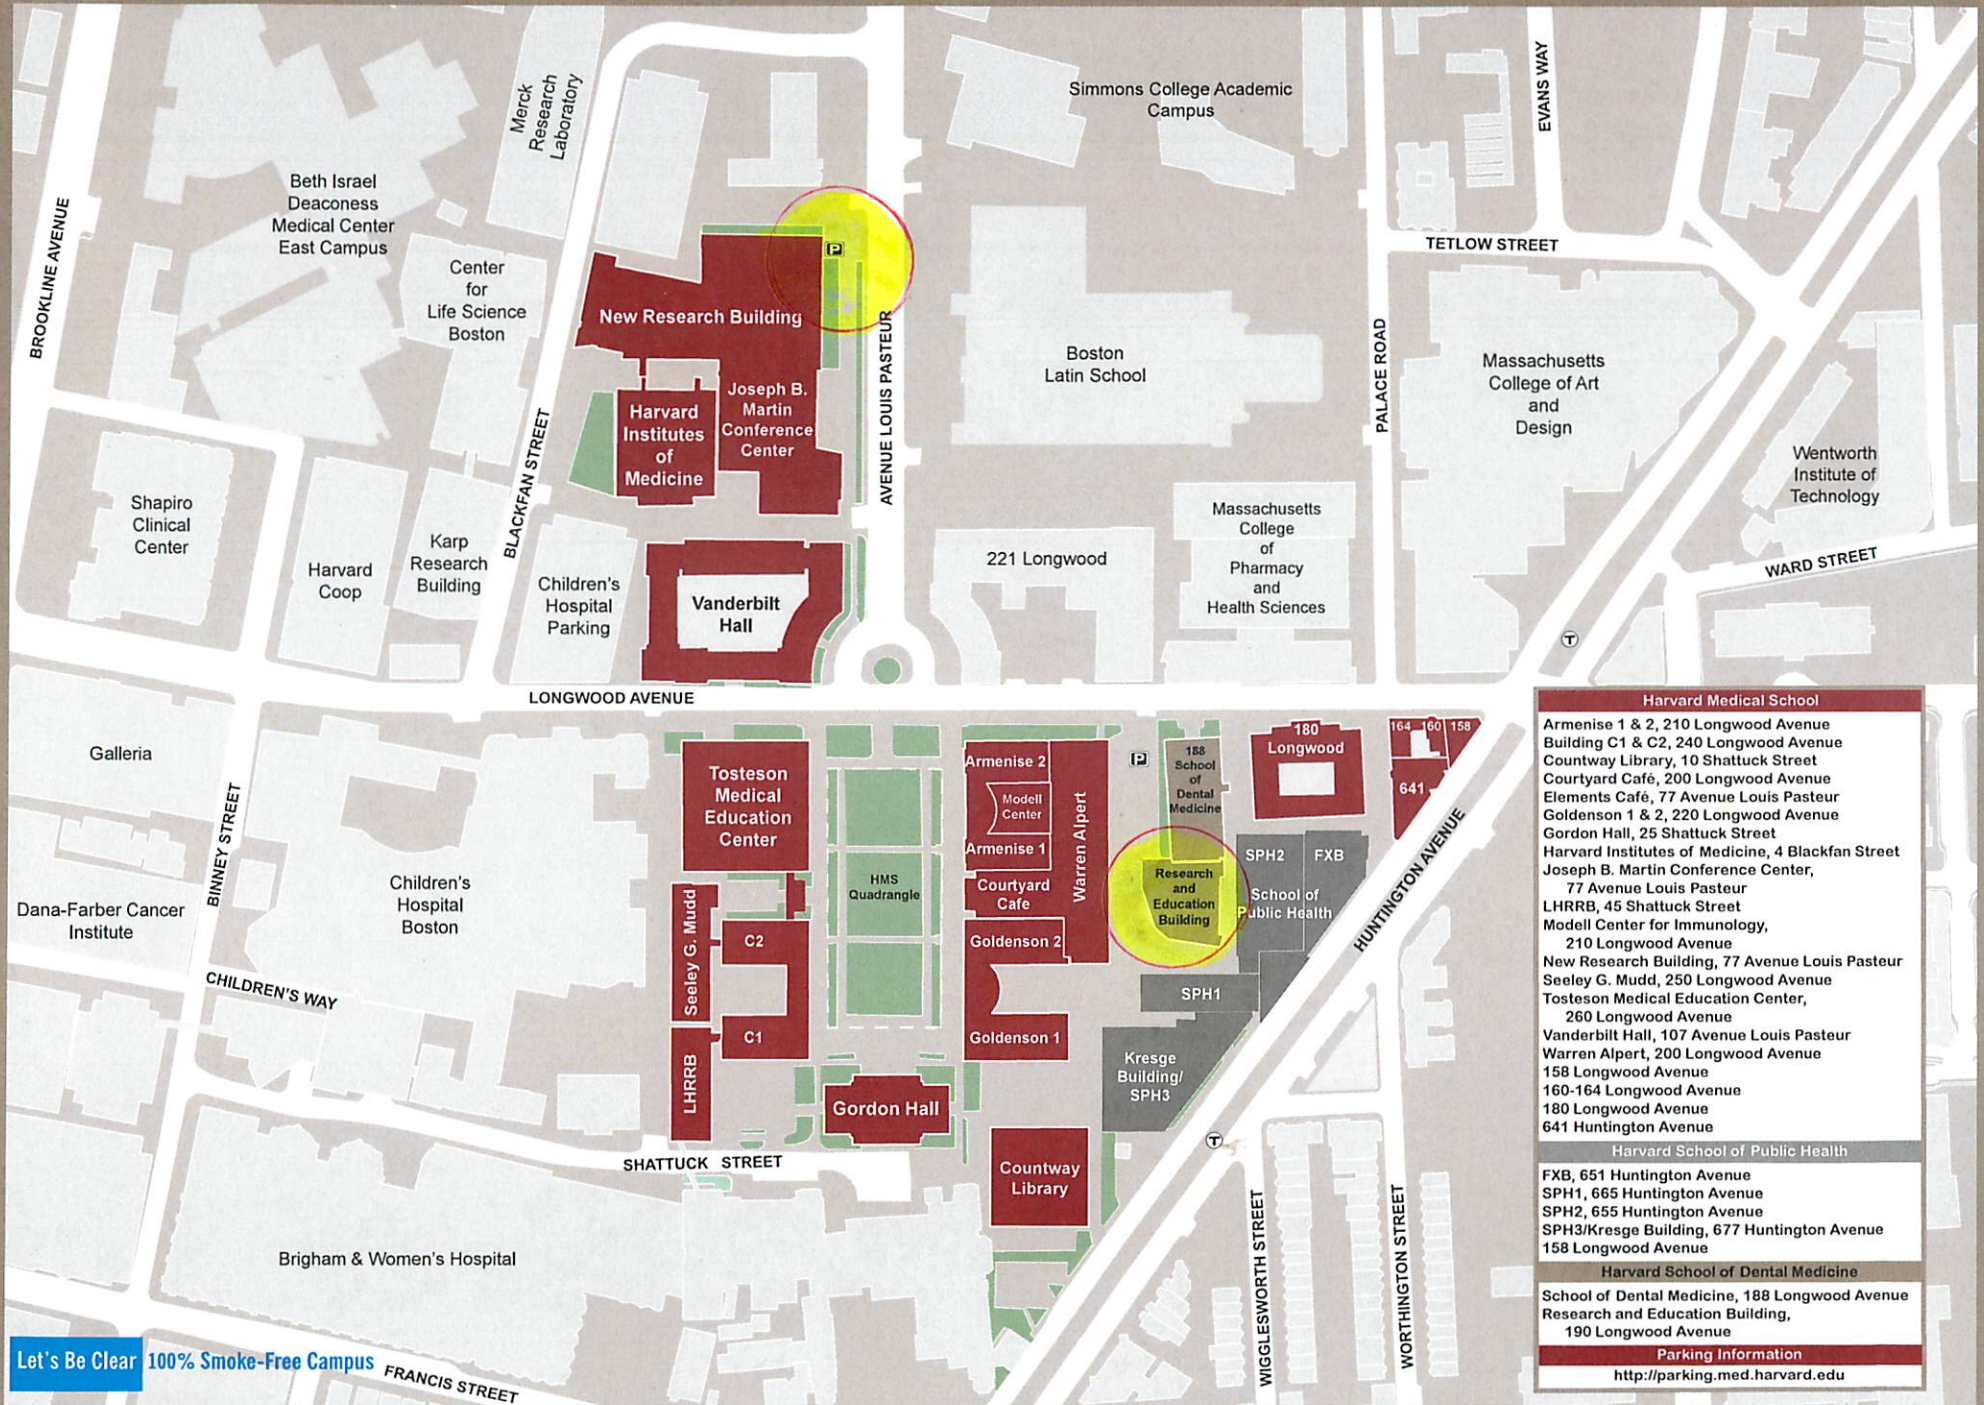

Harvard Longwood Campus

Harvard Medical School
Armenise 1 & 2, 210 Longwood Avenue Building C1 & C2, 240 Longwood Avenue Courtway Library, 10 Shattuck Street Courtyard Café, 200 Longwood Avenue Eléments Café, 77 Avenue Louis Pasteur Goldenson 1 & 2, 220 Longwood Avenue Gordon Hall, 25 Shattuck Street Harvard Institutes of Medicine, 4 Blackfan Street Joseph B. Martin Conference Center, 77 Avenue Louis Pasteur LHRRB, 45 Shattuck Street Modell Center for Immunology, 210 Longwood Avenue New Research Building, 77 Avenue Louis Pasteur Seeley G. Mudd, 250 Longwood Avenue Tosteson Medical Education Center, 260 Longwood Avenue Vanderbilt Hall, 107 Avenue Louis Pasteur Warren Alpert, 200 Longwood Avenue 158 Longwood Avenue 160-164 Longwood Avenue 180 Longwood Avenue 641 Huntington Avenue
Harvard School of Public Health
FXB, 651 Huntington Avenue SPH1, 665 Huntington Avenue SPH2, 655 Huntington Avenue SPH3/Kresge Building, 677 Huntington Avenue 158 Longwood Avenue
Harvard School of Dental Medicine
School of Dental Medicine, 188 Longwood Avenue Research and Education Building, 190 Longwood Avenue
Parking Information
http://parking.med.harvard.edu

Let's Be Clear 100% Smoke-Free Campus FRANCIS STREET